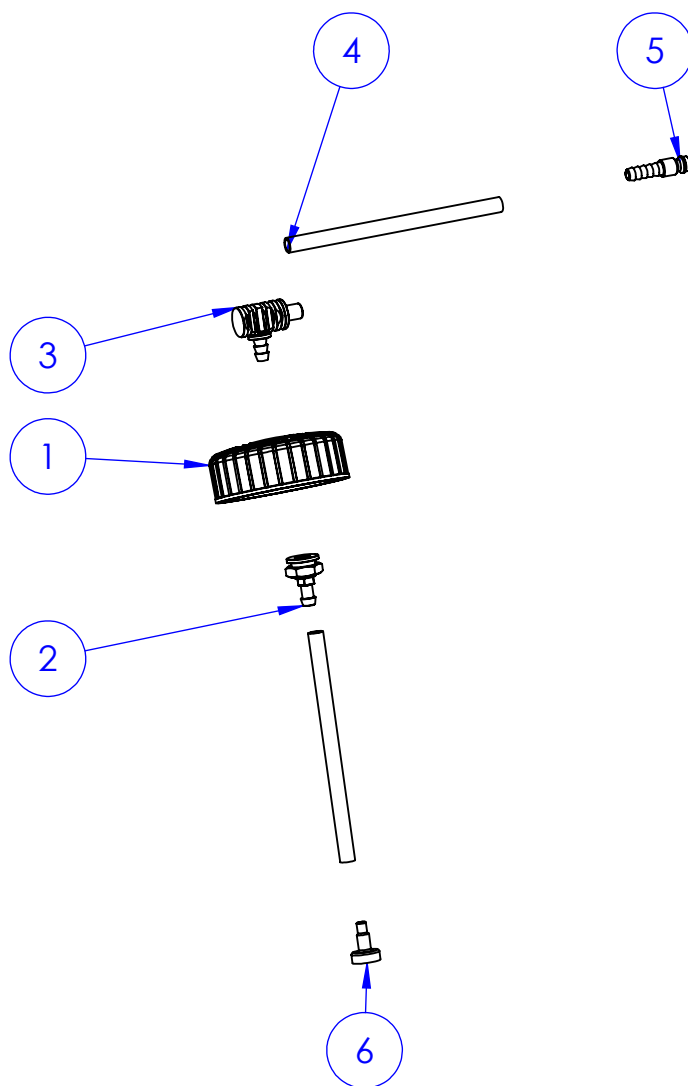

<i>Pos.</i>	<i>Cod.</i>	<i>Q.ty</i>	<i>Descrizione</i>	<i>Description</i>
1	CPTF060N	1	Tappo tanica filetto FØ60mm NERO	Water Tank Plug
2	CPRD014PG6/ B	1	Raccordo Diritto PP PG6 - 1/4" - BLU	Hose fitting
3	CPRL006B	1	Raccordo Curvo 90° PP PG6 blu	Raccordo Curvo 90° PP PG6 blu
4	CPTU064EFL	2	Tubo Idrolitico	Crystal Hose
5	CMIN006OT	1	Innesto portagomma PG6	hose connector
6	CPFI008B	1	Filtrino Tubo D.8	filter