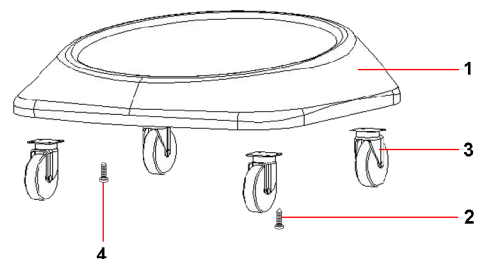

TROLLEY			
POS.	COD.	DESCRIPTION	Q.TY
1	CPCA400420	Body Trolley 400 x 420 Ares	1
2	CVVA516ZN	Self Tipping Screw 5x16 ZN	16
3	CPRU080	Twin wheel Ø80	4
4	CVVA516ZN	Self Tipping Screw 5x16 ZN	4