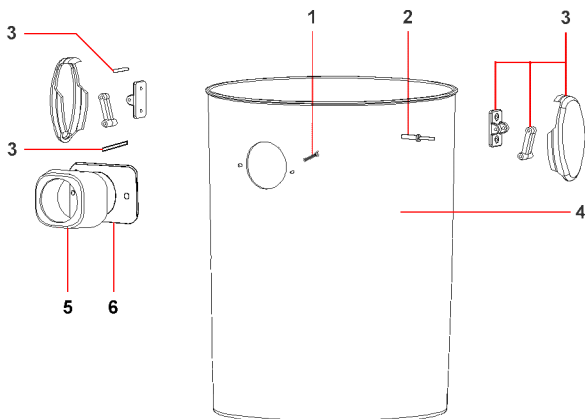

VIBRA DP125E

HEAD			
POS.	COD.	DESCRIPTION	Q.TY
1	CVVA310ZN	Self Tipping Screw 3x10 TS ZC	4
2	CEPS016C/CG	Schuko Socket with cover 16A/250V	1
3	CECO016NB4	Bipolar Black Commutator AUT-0-MAN	1
4	CVVA520ZN	Self Tipping Screw 5x20 TC ZN	4
5	CGLO5931	Trademark ELSEA f.to 59x31,5	1
6	CPMA260FS	Elect Handle Ø260 with hole plug	1
7	CVVA525ZN	Self Tipping Screw 5x25 TC ZN	4
8	CVVA525ZN	Self Tipping Screw 5x25 TC ZN	2
9	CPFC001	Cablefix	1
10	CEKM125V	Terminal board 3poles	1
11	CPCO335	Ares cover Ø335	1
12	CGGU110	Foam Filter H10mm - Ø110mm	1
13	CVVA525ZN	Self Tipping Screw 5x25 TC ZN	6
14	CEMP01684A	Microprocessor PIC	1
15	CVVA312G	Self Tipping Screw 3,5x12 FL	4
16	CESE006	Big Electric Card Vibra Aut/Man	1
17	CESE007	Small Electric Card Vibra Motor/Vibrators	1
18	CPCM345FP	Motor Cover Ø345 with hole	1
19	CECE315/8,5	Electric cable H05 3x1 mm² L=8,5mt	1
20	CGFI088/65	Sealed Filter MTP65/AU H=88 D.160-120	1
21	CEVI048	Solenoid vibrator EP7 230V	2
22	CPTU064EFL	Hose PU/A95 ExFlex 6X4 0,2mt	1
23	CEPR090	Air pressure switch	1
24	CGSU090L	Support L	1
25	CVVA525ZN	Self Tipping Screw 5x25 TC ZN	6
26	CVVM516TC	Metric screw M5x16	1
27	CPFM336V	Motor Holder Vibra Ø336	1
28	CPDA020	Motor plastic spacer ring H=20	1
29	CGGU005L	"L" Gasket s/f h=5	1
30	MO12382BP	Motor by-pass 2 stages P1200W - PC38	1
31	CGGU003L	"L" Gasket s/f h=3	1
32	CGFI020/65F	Washer MTP/65 D. 230x145x20 + 16F	1
33	CPBM346BVC	Double Stage Motor Base Vibra Ø436	1
34	CEPS346	Plate of ground	1
35	CGGU339	Head/Tank Gasket SBR diam. 339x280x3	1

FILTER SET WET DRY			
POS.	COD.	DESCRIPTION	Q.TY
1	CPPG168VBR	Float Supporting Ø168	1
2	CVIF810	Threaded insert M8 Ø10	1
3	CGGU178N	Gasket Vibra Ø178	1
4	FI202153HP	Hepa conic cartridge filter Ø202 - H153	1
5	CGGU1572	Rubber Gasket NBR 15x7,8x2mm	1
6	CVGA820	Cartridge wingnut M8X20	1
7	CPTF224	Filter Basket Ø224	1
8	CVVA516ZNF	Self Tipping Screw 5x16 Fungo/FL ZNF	4