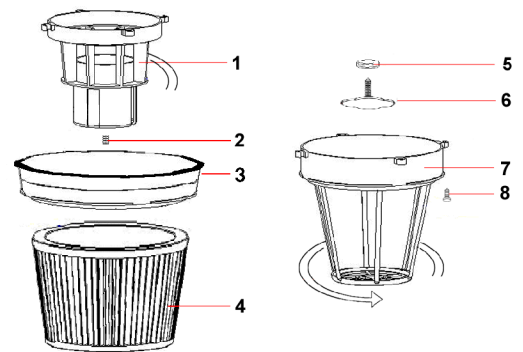

VIBRA DP125E

HEAD			
POS.	COD.	DESCRIPTION	Q.TY
1	CVVA310ZN	Self Tipping Screw 3x10 TS ZC	4
2	CEPS016C/CG	Schuko Socket with cover 16A/250V	1
3	CECO016NB4	Bipolar Black Commutator AUT-0-MAN	1
4	CVVA520ZN	Self Tipping Screw 5x20 TC ZN	4
5	CGLO5931	Trademark ELSEA f.to 59x31,5	1
6	CPMA260FS	Elect Handle Ø260 with hole plug	1
7	CVVA525ZN	Self Tipping Screw 5x25 TC ZN	4
8	CVVA525ZN	Self Tipping Screw 5x25 TC ZN	2
9	CPFC001	Cablefix	1
10	CEKM125V	Terminal board 3poles	1
11	CPCO335	Ares cover Ø335	1
12	CGGU110	Foam Filter H10mm - Ø110mm	1
13	CVVA525ZN	Self Tipping Screw 5x25 TC ZN	6
14	CEMP01684A	Microprocessor PIC	1
15	CVVA312G	Self Tipping Screw 3,5x12 FL	4
16	CESE006	Big Electric Card Vibra Aut/Man	1
17	CESE007	Small Electric Card Vibra Motor/Vibrators	1
18	CPCM345FP	Motor Cover Ø345 with hole	1
19	CECE315/8,5	Electric cable H05 3x1 mm² L=8,5mt	1
20	CGFI088/65	Sealed Filter MTP65/AU H=88 D.160-120	1
21	CEVI048	Solenoid vibrator EP7 230V	2
22	CPTU064EFL	Hose PU/A95 ExFlex 6X4 0,2mt	1
23	CEPR090	Air pressure switch	1
24	CGSU090L	Support L	1
25	CVVA525ZN	Self Tipping Screw 5x25 TC ZN	6
26	CVVM516TC	Metric screw M5x16	1
27	CPFM336V	Motor Holder Vibra Ø336	1
28	CPDA020	Motor plastic spacer ring H=20	1
29	CGGU005L	"L" Gasket s/f h=5	1
30	MO12382BP	Motor by-pass 2 stages P1200W - PC38	1
31	CGGU003L	"L" Gasket s/f h=3	1
32	CGFI020/65F	Washer MTP/65 D. 230x145x20 + 16F	1
33	CPBM346BVC	Double Stage Motor Base Vibra Ø436	1
34	CEPS346	Plate of ground	1
35	CGGU339	Head/Tank Gasket SBR diam. 339x280x3	1

FILTER SET WET DRY			
POS.	COD.	DESCRIPTION	Q.TY
1	CPPG168VBR	Float Supporting Ø168	1
2	CVIF810	Threaded insert M8 Ø10	1
3	CGGU178N	Gasket Vibra Ø178	1
4	FI202153HP	Hepa conic cartridge filter Ø202 - H153	1
5	CGGU1572	Rubber Gasket NBR 15x7,8x2mm	1
6	CVGA820	Cartridge wingnut M8X20	1
7	CPTF224	Filter Basket Ø224	1
8	CVVA516ZNF	Self Tipping Screw 5x16 Fungo/FL ZNF	4