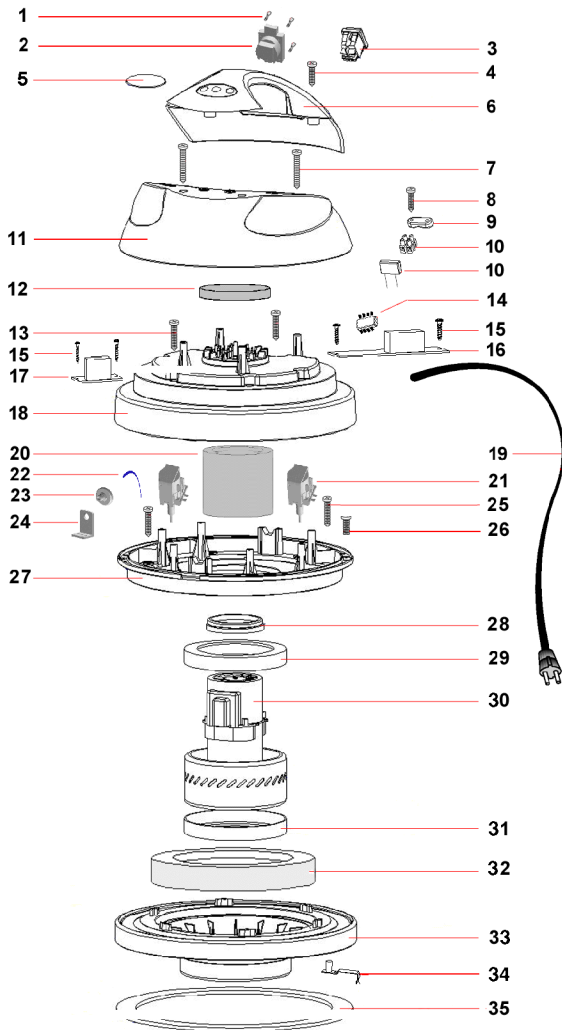

VIBRA DP125E

HEAD			
POS.	COD.	DESCRIPTION	Q.TY
1	CVVA310ZN	Self Tipping Screw 3x10 TS ZC	4
2	CEPS016C/CG	Schuko Socket with cover 16A/250V	1
3	CECO016NB4	Bipolar Black Commutator AUT-0-MAN	1
4	CVVA520ZN	Self Tipping Screw 5x20 TC ZN	4
5	CGLO5931	Trademark ELSEA f.to 59x31,5	1
6	CPMA260FS	Elect Handle Ø260 with hole plug	1
7	CVVA525ZN	Self Tipping Screw 5x25 TC ZN	4
8	CVVA525ZN	Self Tipping Screw 5x25 TC ZN	2
9	CPFC001	Cablefix	1
10	CEKM125V	Terminal board 3poles	1
11	CPCO335	Ares cover Ø335	1
12	CGGU110	Foam Filter H10mm - Ø110mm	1
13	CVVA525ZN	Self Tipping Screw 5x25 TC ZN	6
14	CEMP01684A	Microprocessor PIC	1
15	CVVA312G	Self Tipping Screw 3,5x12 FL	4
16	CESE006	Big Electric Card Vibra Aut/Man	1
17	CESE007	Small Electric Card Vibra Motor/Vibrators	1
18	CPCM345FP	Motor Cover Ø345 with hole	1
19	CECE315/8,5	Electric cable H05 3x1 mm² L=8,5mt	1
20	CGFI088/65	Sealed Filter MTP65/AU H=88 D.160-120	1
21	CEVI048	Solenoid vibrator EP7 230V	2
22	CPTU064EFL	Hose PU/A95 ExFlex 6X4 0,2mt	1
23	CEPR090	Air pressure switch	1
24	CGSU090L	Support L	1
25	CVVA525ZN	Self Tipping Screw 5x25 TC ZN	6
26	CVVM516TC	Metric screw M5x16	1
27	CPFM336V	Motor Holder Vibra Ø336	1
28	CPDA020	Motor plastic spacer ring H=20	1
29	CGGU005L	"L" Gasket s/f h=5	1
30	MO12382BP	Motor by-pass 2 stages P1200W - PC38	1
31	CGGU003L	"L" Gasket s/f h=3	1
32	CGFI020/65F	Washer MTP/65 D. 230x145x20 + 16F	1
33	CPBM346BVC	Double Stage Motor Base Vibra Ø436	1
34	CEPS346	Plate of ground	1
35	CGGU339	Head/Tank Gasket SBR diam. 339x280x3	1

FILTER SET WET DRY			
POS.	COD.	DESCRIPTION	Q.TY
1	CPPG168VBR	Float Supporting Ø168	1
2	CVIF810	Threaded insert M8 Ø10	1
3	CGGU178N	Gasket Vibra Ø178	1
4	FI202153HP	Hepa conic cartridge filter Ø202 - H153	1
5	CGGU1572	Rubber Gasket NBR 15x7,8x2mm	1
6	CVGA820	Cartridge wingnut M8X20	1
7	CPTF224	Filter Basket Ø224	1
8	CVVA516ZNF	Self Tipping Screw 5x16 Fungo/FL ZNF	4