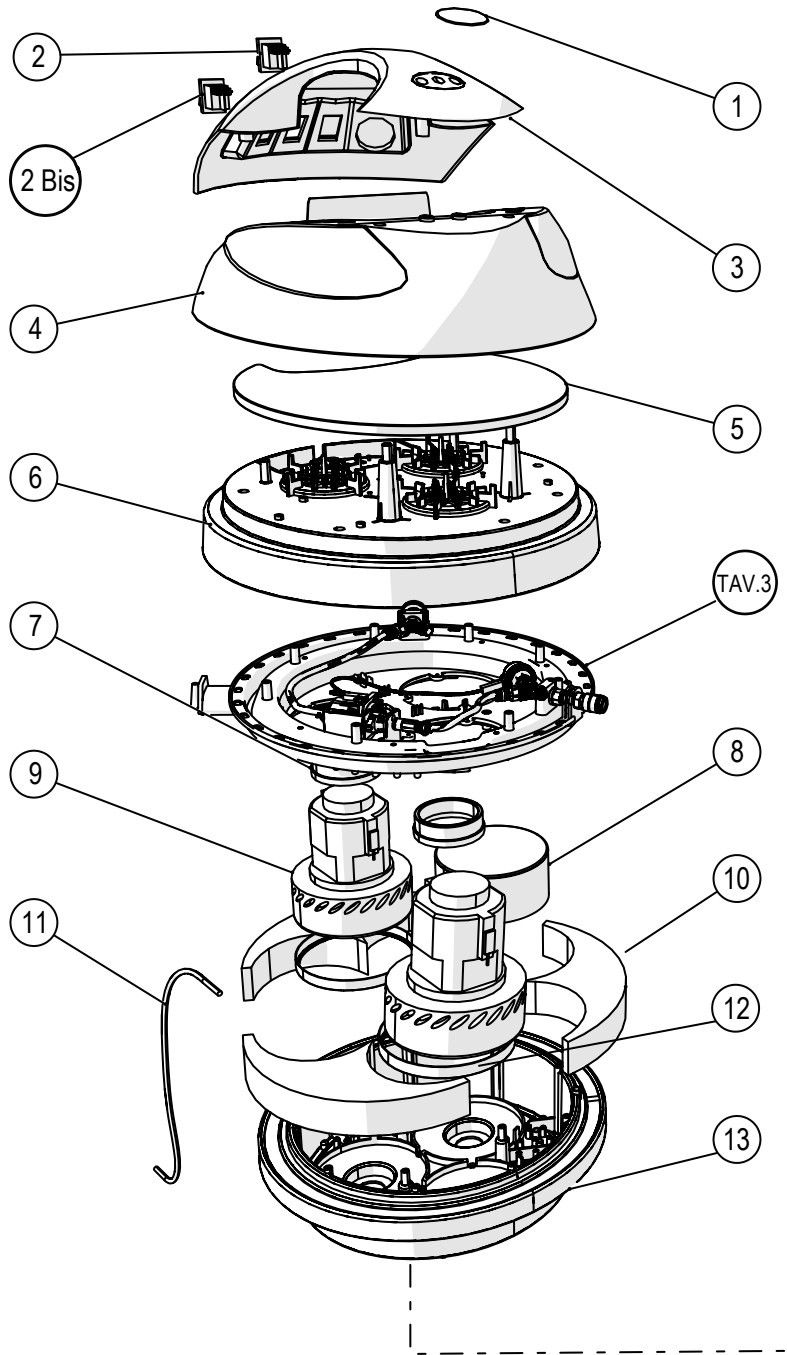

POS.	CODE	DESCRIPTION	Q.TY
1	CPCA570B	Trolley	1
2	CMTU020	Wheel stand Ø20	1
3	CPRU200/C	Complete Wheel Ø200	2
4	CVVA540ZN	Self Tipping Screw 5x40 TC ZN	2
5	CPRU080S	Flangeted wheel with plate Ø80	2
6	CVVA516ZN	Self Tipping Screw 5x16 TC ZN	8

POS.	CODE	DESCRIPTION	Q.TY
1	CPIM025	Plastic handle Ø25	2
2	CMMA025CR	Shackle Ø25	1
3	CVVA545ZB	Self Tipping Screw 5x45 TC ZB	2
4	CPTT025	Hose stopper Ø25	2
5	CPDI025	Spacer Ø25	2
6	CPPF825E	Threaded plastic point M8 ABS Ø25	2
7	CVVM820Z	Metric screw M8x20 Zn	1
8	CPCT025	Plastic radial connector Ø25	2
9	CPSE020N	Detergent Tank 20lt	1
10	TR077/21	Tank/Vacuum Head Hose for 77lt	1

KITI250YEVC			
POS.	CODE	DESCRIPTION	Q.TY
1	CMPF014OT	Threaded Socket -Female F1/4	1,00
2	CGPA020	Shaped Guiding Slit for Coupling	1,00
3	CMPR035	Cylindrical Extension M1/4-F1/4 LG35	1,00
4	CPRA1418Y/3	Connector Y - 90° Male 3ways	1,00
5	CMMA014	Metal Coupling 3000 F1/4 - F1/4	1,00
6	CEPR110-14E	Pressure Switch GP110 - Thread 1/4"	1,00
7	CPFM444	Motor Holder D.444	1,00
8	CMRA818DF	Connector straight clutch female M1/8-8	1,00
9	CPCA001	Plug Fix	2,00
10	CPTU086EFL	Ydrolytic Hose PU1190 Ex.Flex 8x6 Black	0,16
11	CVVA535ZN	Self Tipping Screw 5x35 TC ZN	2,00
12	CMRA818D	Cylindrical Connector-Male M1/8-8	1,00
13	CVVA516ZN	Self Tipping Screw 5x16 ZN	2,00
14	CGSU090L	" L" Anti-Vibration Support	2,00
15	CEPO048V	Solenoid Pump U 230V	1,00
16	CEPT012	Thermal Protector	1,00
17	CPTU086EFL	Ydrolytic Hose PU1190 Ex.Flex 8x6 Black	0,32
18	CMRA814DF	Connector straight clutch female M1/4-8	1,00
19	CPRA1418Y/2	Connector Y - 90° Male 2ways	1,00
20	CMPR035	Cylindrical Extension M1/4-F1/4 LG35	1,00
21	CGPA020	Shaped Guiding Slit for Coupling	1,00
22	CMRA014L	"L" Connector-Female 1/4	1,00
23	CMPM014OT	Thraeded Socket-Male F1/4	1,00