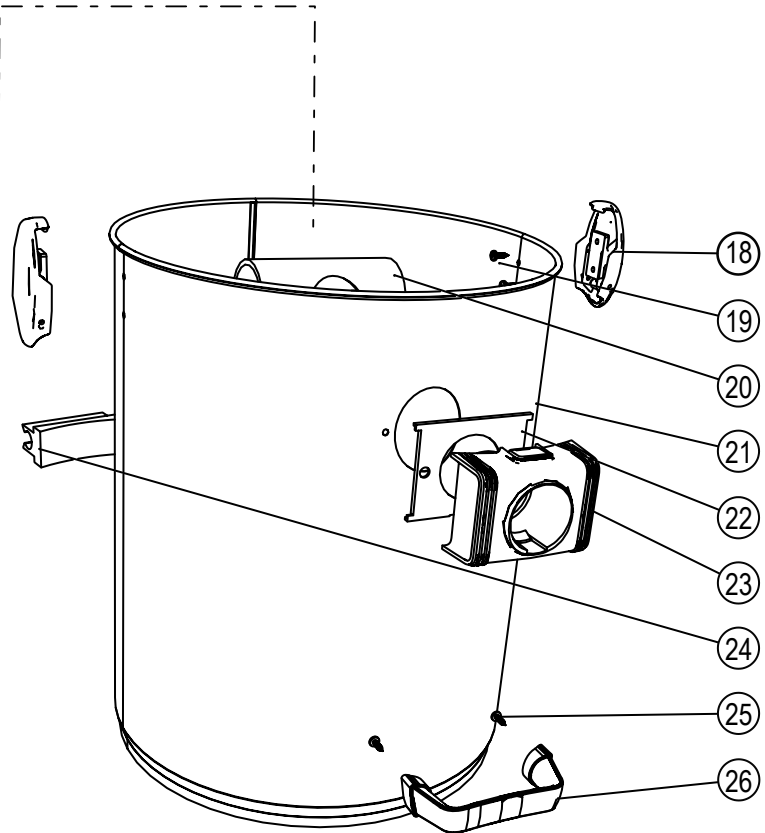

POS.	CODE	DESCRIPTION	Q.TY
1	CPCA570B	Trolley	1
2	CMTU020	Wheel stand Ø20	1
3	CPRU200/C	Complete Wheel Ø200	2
4	CVVA540ZN	Self Tipping Screw 5x40 TC ZN	2
5	CPRU080S	Flangeted wheel with plate Ø80	2
6	CVVA516ZN	Self Tipping Screw 5x16 TC ZN	8

POS.	CODE	DESCRIPTION	Q.TY
1	CPIM025	Plastic handle Ø25	2
2	CMMA025CR	Shackle Ø25	1
3	CVVA545ZB	Self Tipping Screw 5x45 TC ZB	2
4	CPTT025	Hose stopper Ø25	2
5	CPDI025	Spacer Ø25	2
6	CPPF825E	Threaded plastic point M8 ABS Ø25	2
7	CVVM820Z	Metric screw M8x20 Zn	1
8	CPCT025	Plastic radial connector Ø25	2
9	CPSE020N	Detergent Tank 20lt	1
10	TR077/21	Tank/Vacuum Head Hose for 77lt	1

POS.	CODE	DESCRIPTION	Q.TY
1	CGLO5931	Trademark Elsea f.to 59x31,5	1
2	CEIN016RB4	Red Light Switch 2P	2
2Bis	CEIN016VB4	Green Light Switch 2P	1
3	CPMA260F2	Handle Exel/Verso 2Hole Ø260	1
4	CPCO441	Cover Ø441	1
5	CGGU370	Filter MTP/30 AU D. 95x15 mm	1
6	CPCM452	Motor Cover Ø452	1
TAV.3	KITI250YEVC	Estro Motor Holder Ø444 with Pump Circuit	1
7	CPDA015	Motor plastic spacer ring H=20	2
8	CPFM067	False motor Ø140 H=67mm	1
9	MO12382BP	Motor by-pass 2 stages Pmax 1400W - PC38	2
10	CGTF145/50	Sound assorbent triangle	3
11	CECE315/8,5	Electric cable H05 3x1,5mm <sup>2</sup> L=8,5mt	1
12	CGGU008L	"L" Gasket s/f h=8	2
13	CPBM452C	Motor Base Ø452	1
14	CPGA080	Float Ø80	1
15	CPPG168	Float Supporting Ø168	1
16	ACCA165A	Anti-foam/liquids cover	1
17	CPTF252	Filter Basket Ø252	1
18	CPGS113NEC	Black Spring Hook	2
19	CVRI517	Rivet 4,8x17	4
20	CGDA060	Anti-Foam Device	1
21	CPFU580B	PP Tank H=580	1
22	CGGU048	Gasket inlet Ø48	1
23	CPBO048	Inlet Ø48	1
24	CPCR025	Tank rollo hinge Ø25	1
25	CVVA530AC	Stainless Steel Self Tipping Screw 5x30	2
26	CPMA120EC	Bridge handle complete M120	4