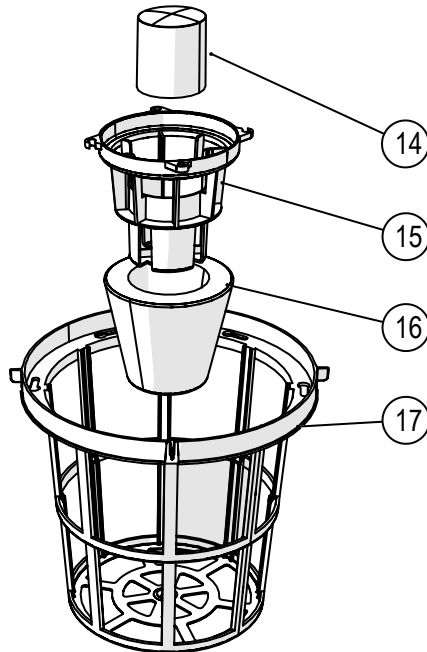

POS.	CODE	DESCRIPTION	Q.TY
1	CPCA570B	Trolley	1
2	CMTU020	Wheel stand Ø20	1
3	CPRU200/C	Complete Wheel Ø200	2
4	CVVA540ZN	Self Tipping Screw 5x40 TC ZN	2
5	CPRU080S	Flangeted wheel with plate Ø80	2
6	CVVA516ZN	Self Tipping Screw 5x16 TC ZN	8

POS.	CODE	DESCRIPTION	Q.TY
1	CPIM025	Plastic handle Ø25	2
2	CMMA025CR	Shackle Ø25	1
3	CVVA545ZB	Self Tipping Screw 5x45 TC ZB	2
4	CPTT025	Hose stopper Ø25	2
5	CPDI025	Spacer Ø25	2
6	CPPF825E	Threaded plastic point M8 ABS Ø25	2
7	CVVM820Z	Metric screw M8x20 Zn	1
8	CPCT025	Plastic radial connector Ø25	2
9	CPSE020N	Detergent Tank 20lt	1
10	TR077/21	Tank/Vacuum Head Hose for 77lt	1

POS.	CODE	DESCRIPTION	Q.TY
1	CGLO5931	Trademark Elsea f.to 59x31,5	1
2	CEIN016RB4	Red Light Switch 2P	2
2Bis	CEIN016VB4	Green Light Switch 2P	1
3	CPMA260F2	Handle Exel/Verso 2Hole Ø260	1
4	CPCO441	Cover Ø441	1
5	CGGU370	Filter MTP/30 AU D. 95x15 mm	1
6	CPCM452	Motor Cover Ø452	1
TAV.3	KITI250YEVC	Estro Motor Holder Ø444 with Pump Circuit	1
7	CPDA015	Motor plastic spacer ring H=20	2
8	CPFM067	False motor Ø140 H=67mm	1
9	MO12382BP	Motor by-pass 2 stages Pmax 1400W - PC38	2
10	CGTF145/50	Sound assorbent triangle	3
11	CECE315/8,5	Electric cable H05 3x1,5mm <sup>2</sup> L=8,5mt	1
12	CGGU008L	"L" Gasket s/f h=8	2
13	CPBM452C	Motor Base Ø452	1
14	CPGA080	Float Ø80	1
15	CPPG168	Float Supporting Ø168	1
16	ACCA165A	Anti-foam/liquids cover	1
17	CPTF252	Filter Basket Ø252	1
18	CPGS113NEC	Black Spring Hook	2
19	CVRI517	Rivet 4,8x17	4
20	CGDA060	Anti-Foam Device	1
21	CPFU580B	PP Tank H=580	1
22	CGGU048	Gasket inlet Ø48	1
23	CPBO048	Inlet Ø48	1
24	CPCR025	Tank rollo hinge Ø25	1
25	CVVA530AC	Stainless Steel Self Tipping Screw 5x30	2
26	CPMA120EC	Bridge handle complete M120	4