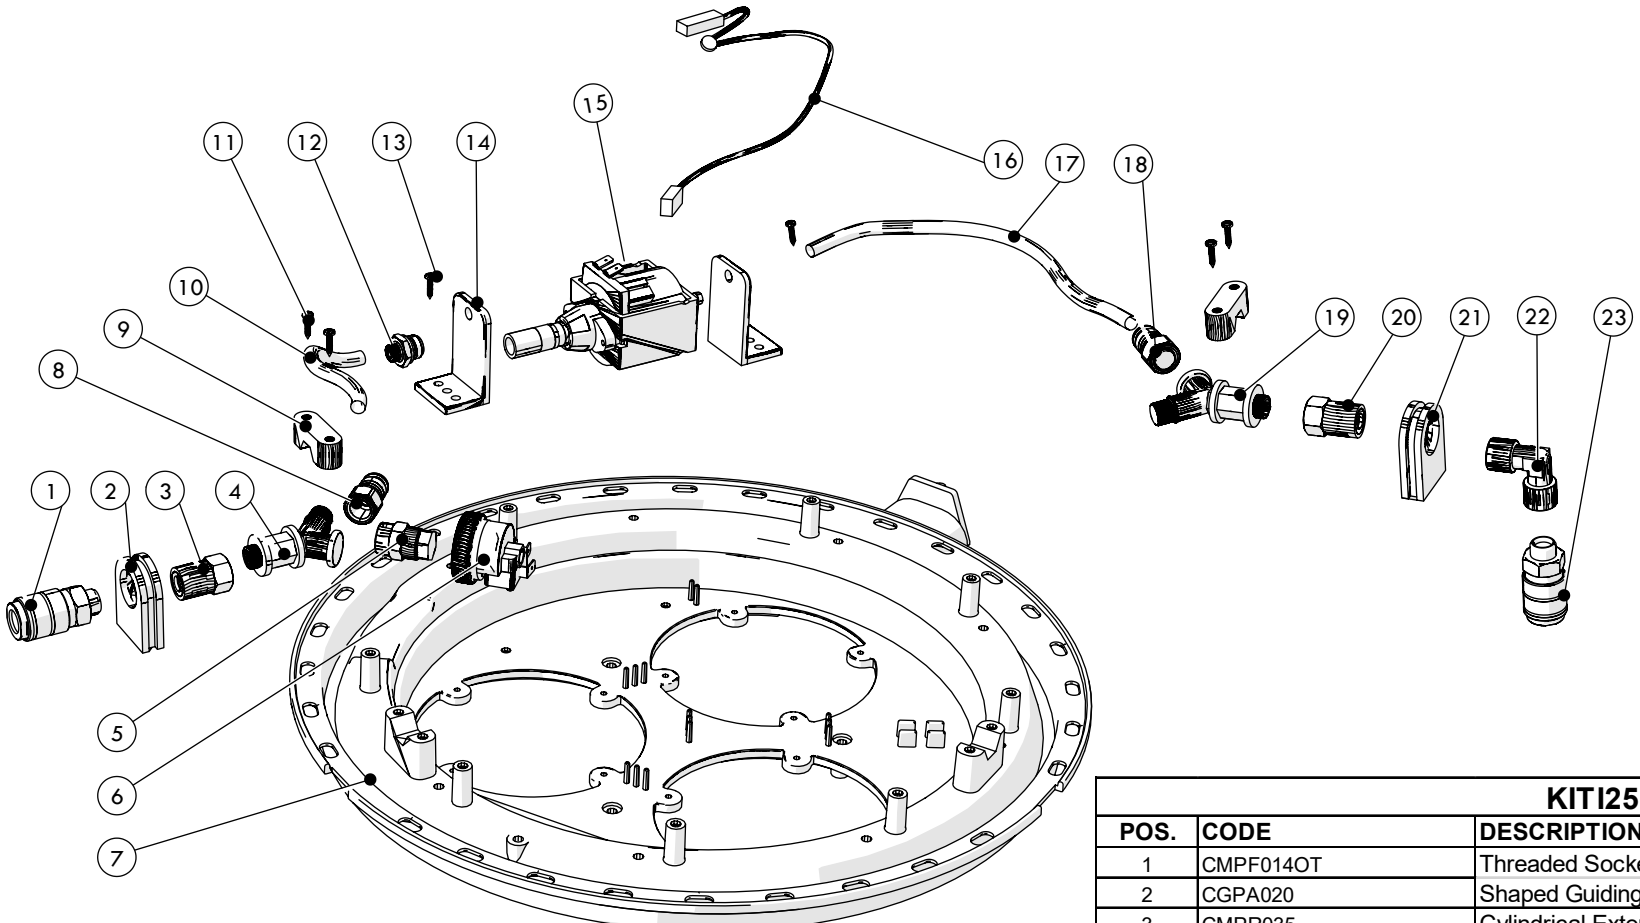

POS.	CODE	DESCRIPTION	Q.TY
1	CPCA570B	Trolley	1
2	CMTU020	Wheel stand Ø20	1
3	CPRU200/C	Complete Wheel Ø200	2
4	CVVA540ZN	Self Tipping Screw 5x40 TC ZN	2
5	CPRU080S	Flangeted wheel with plate Ø80	2
6	CVVA516ZN	Self Tipping Screw 5x16 TC ZN	8

POS.	CODE	DESCRIPTION	Q.TY
1	CPIM025	Plastic handle Ø25	2
2	CMMA025CR	Shackle Ø25	1
3	CVVA545ZB	Self Tipping Screw 5x45 TC ZB	2
4	CPTT025	Hose stopper Ø25	2
5	CPDI025	Spacer Ø25	2
6	CPPF825E	Threaded plastic point M8 ABS Ø25	2
7	CVVM820Z	Metric screw M8x20 Zn	1
8	CPCT025	Plastic radial connector Ø25	2
9	CPSE020N	Detergent Tank 20lt	1
10	TR077/21	Tank/Vacuum Head Hose for 77lt	1

POS.	CODE	DESCRIPTION	Q.TY
1	CGLO5931	Trademark Elsea f.to 59x31,5	1
2	CEIN016RB4	Red Light Switch 2P	2
2Bis	CEIN016VB4	Green Light Switch 2P	1
3	CPMA260F2	Handle Exel/Verso 2Hole Ø260	1
4	CPCO441	Cover Ø441	1
5	CGGU370	Filter MTP/30 AU D. 95x15 mm	1
6	CPCM452	Motor Cover Ø452	1
TAV.3	KITI250YEVC	Estro Motor Holder Ø444 with Pump Circuit	1
7	CPDA015	Motor plastic spacer ring H=20	2
8	CPFM067	False motor Ø140 H=67mm	1
9	MO12382BP	Motor by-pass 2 stages Pmax 1400W - PC38	2
10	CGTF145/50	Sound assorbent triangle	3
11	CECE315/8,5	Electric cable H05 3x1,5mm <sup>2</sup> L=8,5mt	1
12	CGGU008L	"L" Gasket s/f h=8	2
13	CPBM452C	Motor Base Ø452	1
14	CPGA080	Float Ø80	1
15	CPPG168	Float Supporting Ø168	1
16	ACCA165A	Anti-foam/liquids cover	1
17	CPTF252	Filter Basket Ø252	1
18	CPGS113NEC	Black Spring Hook	2
19	CVRI517	Rivet 4,8x17	4
20	CGDA060	Anti-Foam Device	1
21	CPFU580B	PP Tank H=580	1
22	CGGU048	Gasket inlet Ø48	1
23	CPBO048	Inlet Ø48	1
24	CPCR025	Tank rollo hinge Ø25	1
25	CVVA530AC	Stainless Steel Self Tipping Screw 5x30	2
26	CPMA120EC	Bridge handle complete M120	4