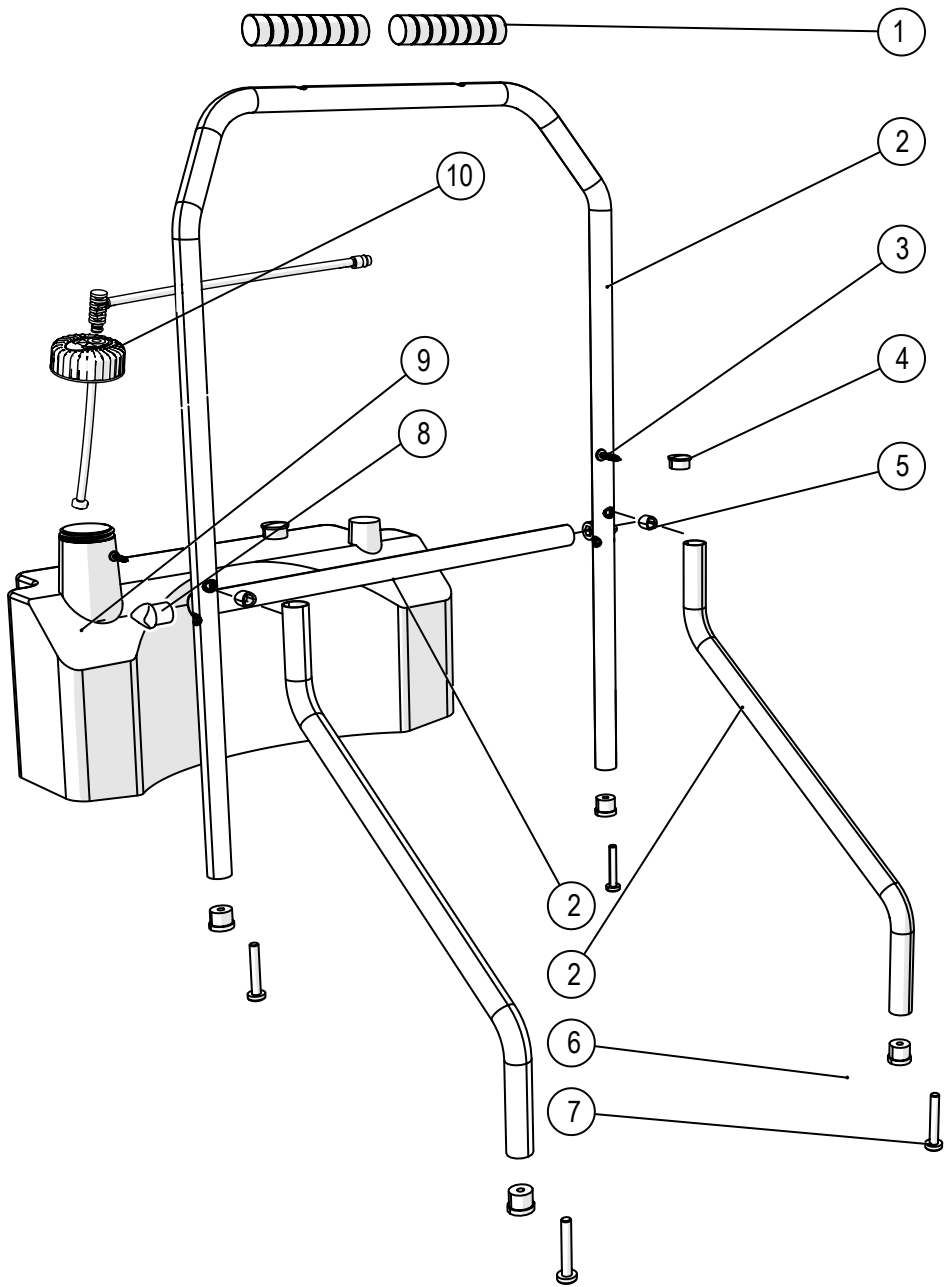

POS.	CODE	DESCRIPTION	Q.TY
1	CPCA570B	Trolley	1
2	CMTU020	Wheel stand Ø20	1
3	CPRU200/C	Complete Wheel Ø200	2
4	CVVA540ZN	Self Tipping Screw 5x40 TC ZN	2
5	CPRU080S	Flangeted wheel with plate Ø80	2
6	CVVA516ZN	Self Tipping Screw 5x16 TC ZN	8

POS.	CODE	DESCRIPTION	Q.TY
1	CPIM025	Plastic handle Ø25	2
2	CMMA025CR	Shackle Ø25	1
3	CVVA545ZB	Self Tipping Screw 5x45 TC ZB	2
4	CPTT025	Hose stopper Ø25	2
5	CPDI025	Spacer Ø25	2
6	CPPF825E	Threaded plastic point M8 ABS Ø25	2
7	CVVM820Z	Metric screw M8x20 Zn	1
8	CPCT025	Plastic radial connector Ø25	2
9	CPSE020N	Detergent Tank 20lt	1
10	TR077/21	Tank/Vacuum Head Hose for 77lt	1

POS.	CODE	DESCRIPTION	Q.TY
1	CGLO5931	Trademark Elsea f.to 59x31,5	1
2	CEIN016RB4	Red Light Switch 2P	2
2Bis	CEIN016VB4	Green Light Switch 2P	1
3	CPMA260F2	Handle Exel/Verso 2Hole Ø260	1
4	CPCO441	Cover Ø441	1
5	CGGU370	Filter MTP/30 AU D. 95x15 mm	1
6	CPCM452	Motor Cover Ø452	1
TAV.3	KITI250YEVC	Estro Motor Holder Ø444 with Pump Circuit	1
7	CPDA015	Motor plastic spacer ring H=20	2
8	CPFM067	False motor Ø140 H=67mm	1
9	MO12382BP	Motor by-pass 2 stages Pmax 1400W - PC38	2
10	CGTF145/50	Sound assorbent triangle	3
11	CECE315/8,5	Electric cable H05 3x1,5mm <sup>2</sup> L=8,5mt	1
12	CGGU008L	"L" Gasket s/f h=8	2
13	CPBM452C	Motor Base Ø452	1
14	CPGA080	Float Ø80	1
15	CPPG168	Float Supporting Ø168	1
16	ACCA165A	Anti-foam/liquids cover	1
17	CPTF252	Filter Basket Ø252	1
18	CPGS113NEC	Black Spring Hook	2
19	CVRI517	Rivet 4,8x17	4
20	CGDA060	Anti-Foam Device	1
21	CPFU580B	PP Tank H=580	1
22	CGGU048	Gasket inlet Ø48	1
23	CPBO048	Inlet Ø48	1
24	CPCR025	Tank rollo hinge Ø25	1
25	CVVA530AC	Stainless Steel Self Tipping Screw 5x30	2
26	CPMA120EC	Bridge handle complete M120	4