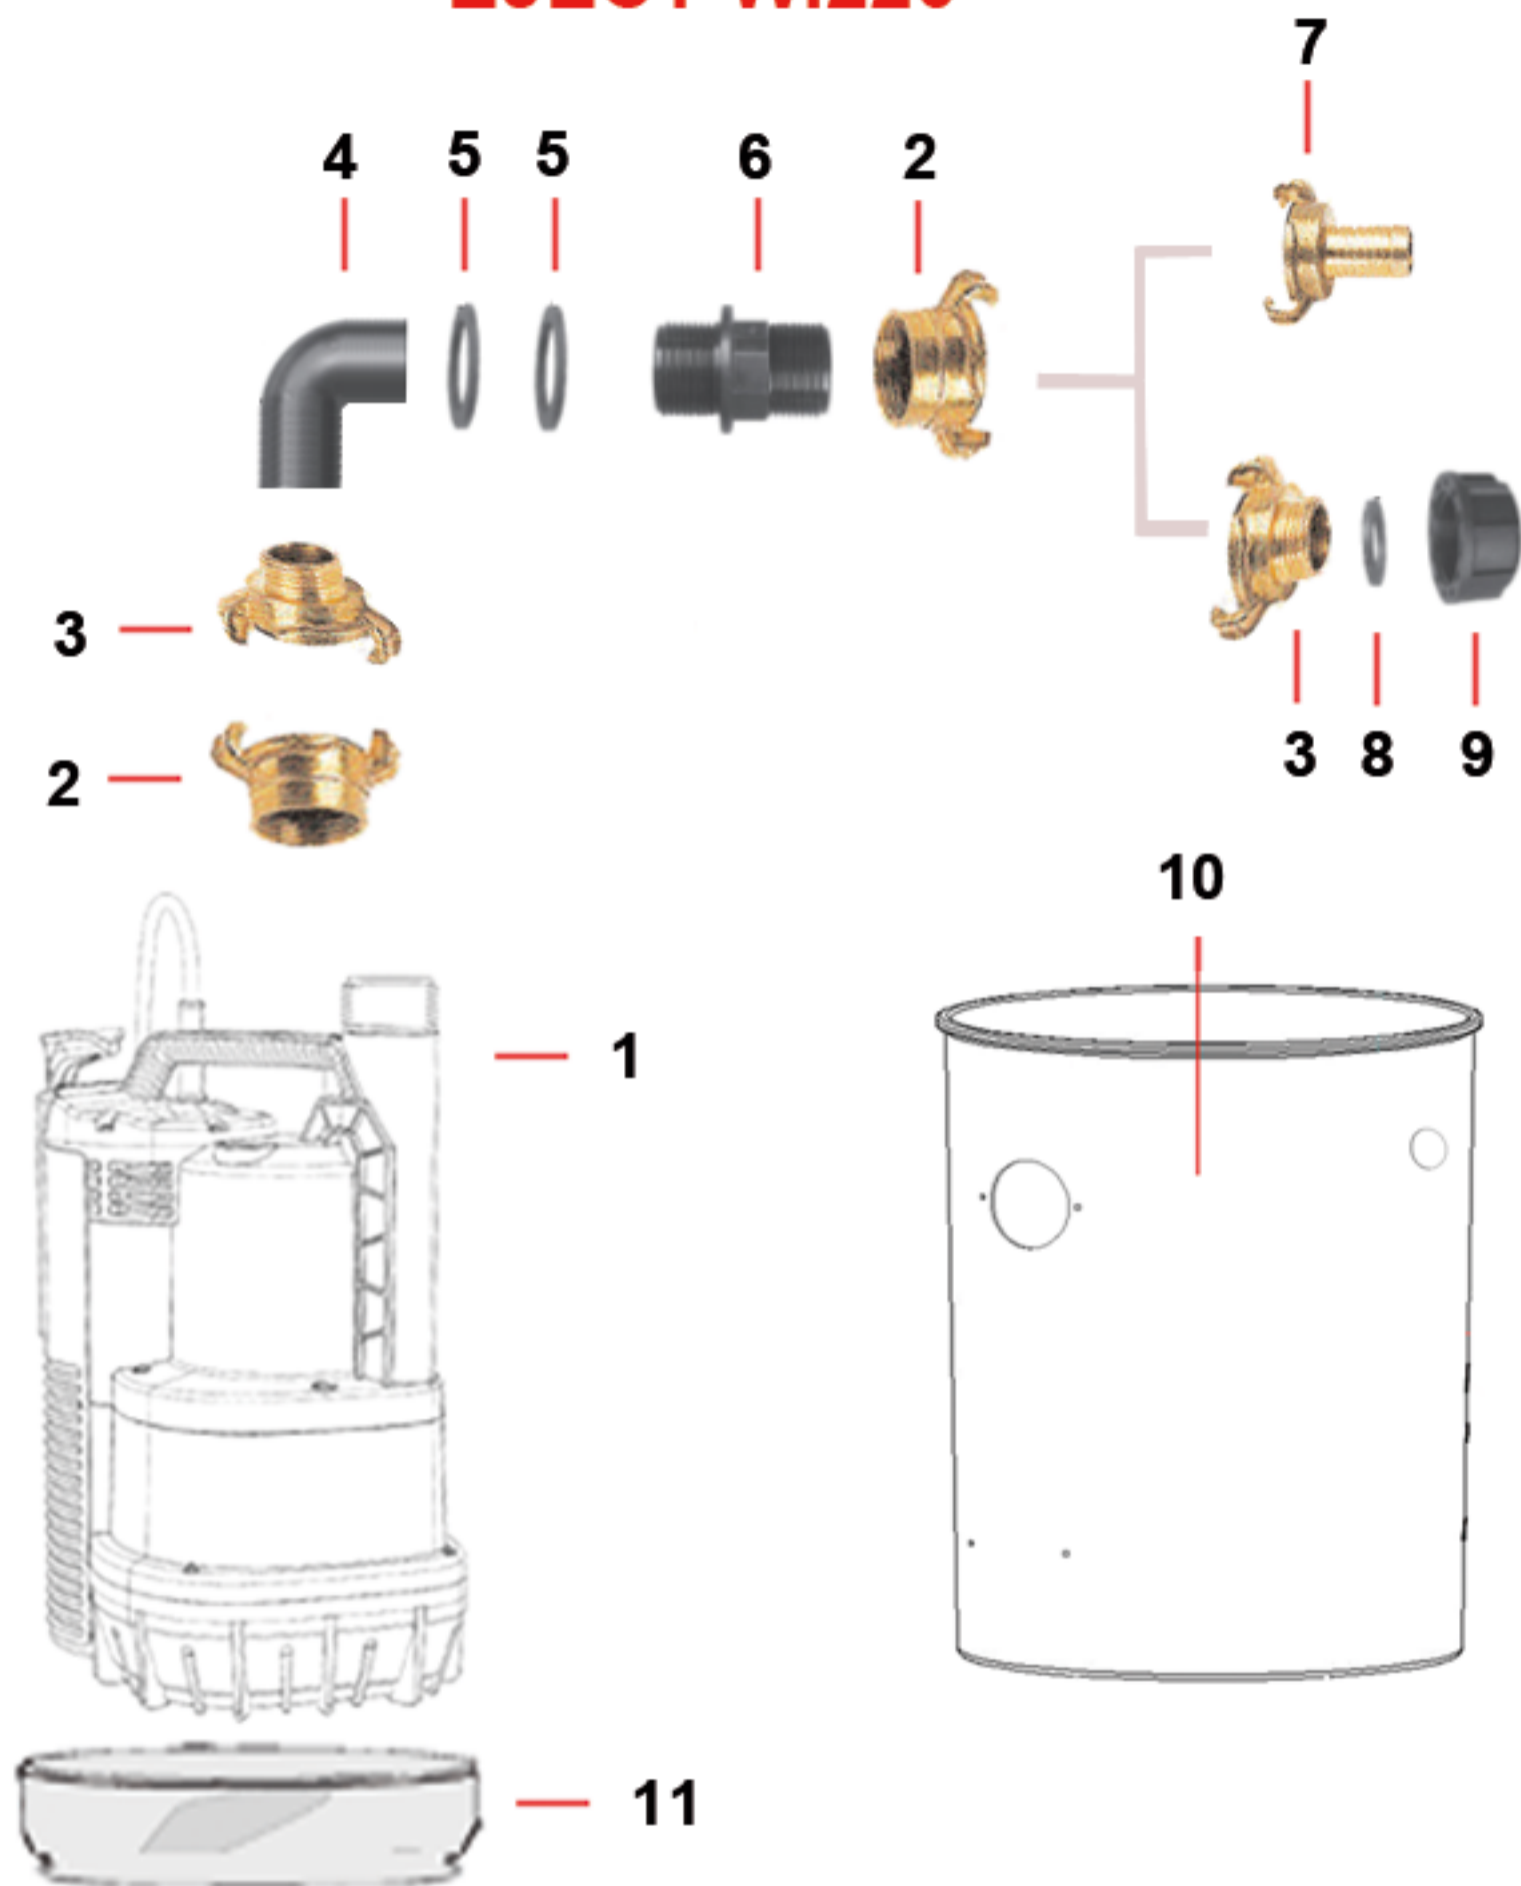

EJECT WI220

PUMP SET EJECT			
POS.	COD.	DESCRIPTION	Q.TY
1	CEPO300	Pump 300W 240 Volts 125l/m	1
2	CMRR001F	Quick Coupling Female 1	1
3	CMRR001M	Quick Coupling Male 1	1
4	CPGO001	PVC Elbow F1"-F1"	1
5	CGGU001	Gasket 1" - Drain Set/Pump Model	2
6	CPNI001	Plastic Nipple M1" - M1"	1
7	CMRB025	Quick Coupling M10 - PGØ25	1
8	CGGU030	Spacer Ø 30,7 - Stopper Drain Set	1
9	CPTA001F	Stopper F 1"-Drain Set	1
10	CMFU580AIB/P	Inox Tank AISI 430 D.420 H.580	1
11	ACCA165-9/P	Anti-foam pump-motor protection PP145 9mm	1