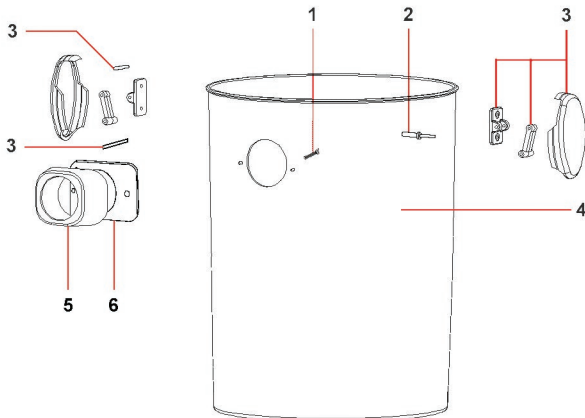

HEAD			
POS.	COD.	DESCRIPTION	Q.TY
1	CVVA520ZN	Self Tipping Screw 5x20 ZN	4
2	CEIN016RB4	Red Light Switch 2P	1
3	CGLO5931	Trademark ELSEA f.to 59x31,5	1
4	CPMA260	Ares Handle Ø260	1
5	CVVA525ZN	Self Tipping Screw 5x25 TC ZN	4
6	CVVA525ZN	Self Tipping Screw 5x25 TC ZN	2
7	CPFC001	Cablefix	1
8	CEMO001A	Complete Terminal board 2poles	1
9	CPCO335	Ares cover Ø335	1
10	CECC350N/R	Black Connection Cable L350mm with 2R 422Kohm	1
11	CGGU110	Foam Filter H10mm - Ø110mm	1
12	CVVA525ZN	Self Tipping Screw 5x25 TC ZN	6
13	CPCM345	Motor Cover Ø345mm	1
14	CECE021Ø,5	Electric cable H05 2x1 mm² 2 L=8,5mt	1
15	CGFI088/65	Sealed Filter MTP65/AU H=88 D.160-120	1
16	CVVA525ZN	Self Tipping Screw 5x25 TC ZN	6
17	CPFM336	Motor Holder Ø336mm	1
18	/		
19	CPDA020	Motor plastic spacer ring H=20	1
20	CGGU005L	"L" Gasket s/f H=5mm	1
21	MO12382BP	Motor Double Stage by-pass 1200/1400W-PC38	1
22	CGGU003P	Plane Gasket H=3mm	1
23	CGFI020/65F	Washer MTP/65 Ø230x145x20 + 16F	1
24	CPBM346BC	Double Stage Motor Base Ø436	1
25	CGGU339	Head/Tank Gasket SBR Ø339x280x3	1
26	CVVM516TC	Metric screw M5x16	1
27	CEPS346A	Plate of ground	1

FILTER SET WET DRY

POS.	COD.	DESCRIPTION	Q.TY
1	CPGA080	Float Ø80	1
2	CGRO160	Mousse Washer Ø160 (OPTIONAL, Cartridge Filter)	1
3	CPPG168	Float Supporting Ø168	1
4	CVVA516ZNF	Self Tipping Screw 5x16 FLL	8
5	CVIF810	Threaded insert M8 Ø10 (OPTIONAL)	1
6	ACCA165A	Anti-foam/liquids cover	1
7	CPTF252	Filter Basket Ø224mm	1
8	FA034P	Polyester Filter with Ring Ø34	1
9	FH175140P	Cartridge filter Polyestere Ø175 H140 (OPTIONAL)	1
10	CGGU1572	Gasket NBR 15x7,8x2 mm (OPTIONAL)	1
11	CVGA820	Cartridge wingnut M8X20 (OPTIONAL)	1

STAINLESS STEEL TANK			
POS.	COD.	DESCRIPTION	Q.TY
1	CVVA525ZN	Self Tipping Screw 5x25 TC ZN	2
2	CVR1517	Rivet 4,8x17	4
3	CPGS113/C	Complete Spring Hook	2
4	CMFU490	Stainless Steel Tank H=490	1
5	CPB0045	Inlet Ø45	1
6	CGGU045	Gasket inlet Ø45	1

TROLLEY

POS.	COD.	DESCRIPTION	Q.TY
1	CPCA400420	Body Trolley 400 x 420 Ares	1
2	CPRU050/C	Complete Twin wheel Ø50	4