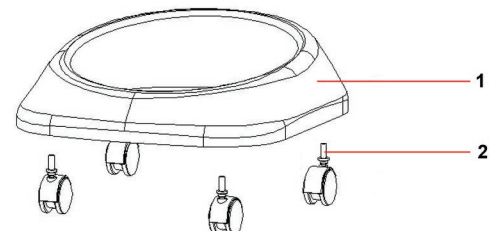

HEAD			
POS.	COD.	DESCRIPTION	Q.TY
1	CVVA520ZN	Self Tipping Screw 5x20 ZN	4
2	CEIN016RB4	Red Light Switch 2P	1
3	CGLO5931	Trademark ELSEA f.to 59x31,5	1
4	CPMA260	Ares Handle Ø260	1
5	CVVA525ZN	Self Tipping Screw 5x25 TC ZN	4
6	CVVA525ZN	Self Tipping Screw 5x25 TC ZN	2
7	CPFC001	Cablefix	1
8	CEMO001A	Complete Terminal board 2poles	1
9	CPCO335	Ares cover Ø335	1
10	CECC350N/R	Black Connection Cable L350mm with 2R 422Kohm	1
11	CGGU110	Foam Filter H10mm - Ø110mm	1
12	CVVA525ZN	Self Tipping Screw 5x25 TC ZN	6
13	CPCM345	Motor Cover Ø345mm	1
14	CECE021Ø,5	Electric cable H05 2x1 mm² 2 L=8,5mt	1
15	CGFI088/65	Sealed Filter MTP65/AU H=88 D.160-120	1
16	CVVA525ZN	Self Tipping Screw 5x25 TC ZN	6
17	CPFM336	Motor Holder Ø336mm	1
18	/		
19	CPDA020	Motor plastic spacer ring H=20	1
20	CGGU005L	"L" Gasket s/f H=5mm	1
21	MO12382BP	Motor Double Stage by-pass 1200/1400W-PC38	1
22	CGGU003P	Plane Gasket H=3mm	1
23	CGFI020/65F	Washer MTP/65 Ø230x145x20 + 16F	1
24	CPBM346BC	Double Stage Motor Base Ø436	1
25	CGGU339	Head/Tank Gasket SBR Ø339x280x3	1
26	CVVM516TC	Metric screw M5x16	1
27	CEPS346A	Plate of ground	1

FILTER SET WET DRY

POS.	COD.	DESCRIPTION	Q.TY
1	CPGA080	Float Ø80	1
2	CGRO160	Mousse Washer Ø160 (OPTIONAL, Cartridge Filter)	1
3	CPPG168	Float Supporting Ø168	1
4	CVVA516ZNF	Self Tipping Screw 5x16 FLL	8
5	CVIF810	Threaded insert M8 Ø10 (OPTIONAL)	1
6	ACCA165A	Anti-foam/liquids cover	1
7	CPTF252	Filter Basket Ø224mm	1
8	FA034P	Polyester Filter with Ring Ø34	1
9	FH175140P	Cartridge filter Polyestere Ø175 H140 (OPTIONAL)	1
10	CGGU1572	Gasket NBR 15x7,8x2 mm (OPTIONAL)	1
11	CVGA820	Cartridge wingnut M8X20 (OPTIONAL)	1

STAINLESS STEEL TANK			
POS.	COD.	DESCRIPTION	Q.TY
1	CVVA525ZN	Self Tipping Screw 5x25 TC ZN	2
2	CVR1517	Rivet 4,8x17	4
3	CPGS113/C	Complete Spring Hook	2
4	CMFU490	Stainless Steel Tank H=490	1
5	CPB0045	Inlet Ø45	1
6	CGGU045	Gasket inlet Ø45	1