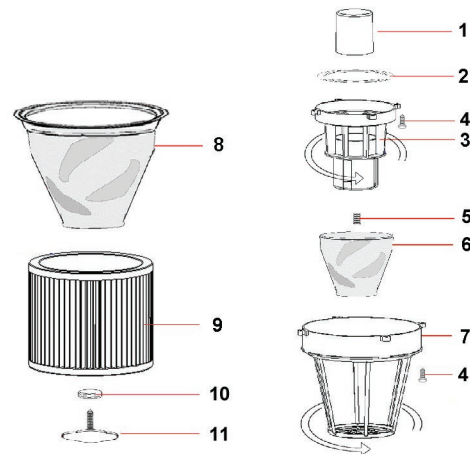

HEAD			
POS.	COD.	DESCRIPTION	Q.TY
1	CVVA520ZN	Self Tipping Screw 5x20 ZN	4
2	CEIN016RB4	Red Light Switch 2P	1
3	CGLO5931	Trademark ELSEA f.to 59x31,5	1
4	CPMA260	Ares Handle Ø260	1
5	CVVA525ZN	Self Tipping Screw 5x25 TC ZN	4
6	CVVA525ZN	Self Tipping Screw 5x25 TC ZN	2
7	CPFC001	Cablefix	1
8	CEMO001A	Complete Terminal board 2poles	1
9	CPCO335	Ares cover Ø335	1
10	CECC350N/R	Black Connection Cable L350mm with 2R 422Kohm	1
11	CGGU110	Foam Filter H10mm - Ø110mm	1
12	CVVA525ZN	Self Tipping Screw 5x25 TC ZN	6
13	CPCM345	Motor Cover Ø345mm	1
14	CECE021Ø,5	Electric cable H05 2x1 mm² 2 L=8,5mt	1
15	CGFI088/65	Sealed Filter MTP65/AU H=88 D.160-120	1
16	CVVA525ZN	Self Tipping Screw 5x25 TC ZN	6
17	CPFM336	Motor Holder Ø336mm	1
18	/		
19	CPDA020	Motor plastic spacer ring H=20	1
20	CGGU005L	"L" Gasket s/f H=5mm	1
21	MO12382BP	Motor Double Stage by-pass 1200/1400W-PC38	1
22	CGGU003P	Plane Gasket H=3mm	1
23	CGFI020/65F	Washer MTP/65 Ø230x145x20 + 16F	1
24	CPBM346BC	Double Stage Motor Base Ø436	1
25	CGGU339	Head/Tank Gasket SBR Ø339x280x3	1
26	CVVM516TC	Metric screw M5x16	1
27	CEPS346A	Plate of ground	1

FILTER SET WET DRY

POS.	COD.	DESCRIPTION	Q.TY
1	CPGA080	Float Ø80	1
2	CGRO160	Mousse Washer Ø160 (OPTIONAL, Cartridge Filter)	1
3	CPPG168	Float Supporting Ø168	1
4	CVVA516ZNF	Self Tipping Screw 5x16 FLL	8
5	CVIF810	Threaded insert M8 Ø10 (OPTIONAL)	1
6	ACCA165A	Anti-foam/liquids cover	1
7	CPTF252	Filter Basket Ø224mm	1
8	FA034P	Polyester Filter with Ring Ø34	1
9	FH175140P	Cartridge filter Polyestere Ø175 H140 (OPTIONAL)	1
10	CGGU1572	Gasket NBR 15x7,8x2 mm (OPTIONAL)	1
11	CVGA820	Cartridge wingnut M8X20 (OPTIONAL)	1

STAINLESS STEEL TANK			
POS.	COD.	DESCRIPTION	Q.TY
1	CVVA525ZN	Self Tipping Screw 5x25 TC ZN	2
2	CVR1517	Rivet 4,8x17	4
3	CPGS113/C	Complete Spring Hook	2
4	CMFU490	Stainless Steel Tank H=490	1
5	CPB0045	Inlet Ø45	1
6	CGGU045	Gasket inlet Ø45	1

TROLLEY

POS.	COD.	DESCRIPTION	Q.TY
1	CPCA400420	Body Trolley 400 x 420 Ares	1
2	CPRU050/C	Complete Twin wheel Ø50	4